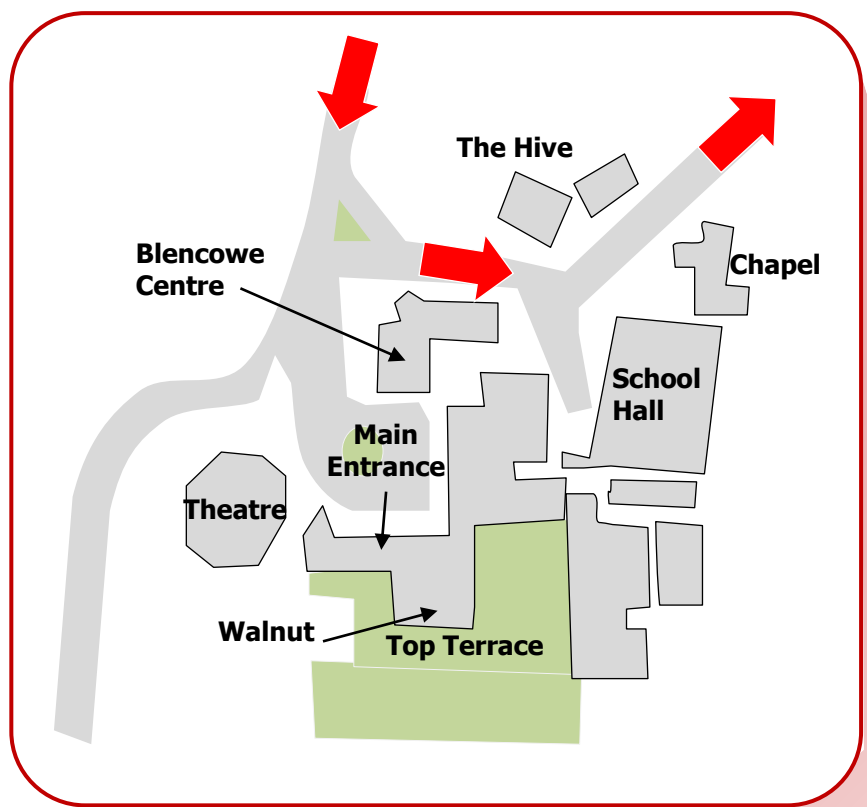

North Lodge  
Towards East Grinstead

A22  
Towards Forest Row

# Map of Brambletye

Lewes Road, East Grinstead, West Sussex, RH19 3PD  
Tel: 01342 321004 Email: admin@brambletye.com

[www.brambletye.co.uk](http://www.brambletye.co.uk)

NLM 10/11